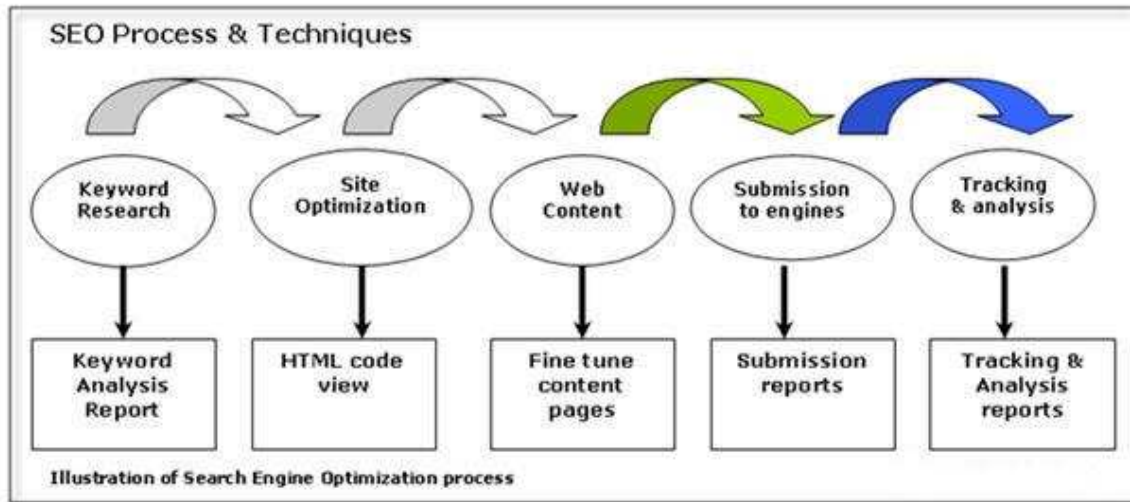

Search Engine Optimization Report

www.peaceliving.com

Keyword Position on Google

SL NO	Keywords	GOOGLE	
		Before SEO	After SEO
1	senior living in west bengal	N.A	1
2	senior living in kolkata	N.A	1
3	senior home in kolkata	N.A	1
4	senior home in west bengal	N.A	1
5	senior home in india	N.A	11
6	senior home kolkata	N.A	1
7	senior living in india	N.A	11

Our SEO Process

Techniques that have yielded results

Pages crawled per day

Kilobytes downloaded per day

Time spent downloading a page (in milliseconds)

Report for Directory Submission

username: peaceliving.links@gmail.com
Password: peaceliving123